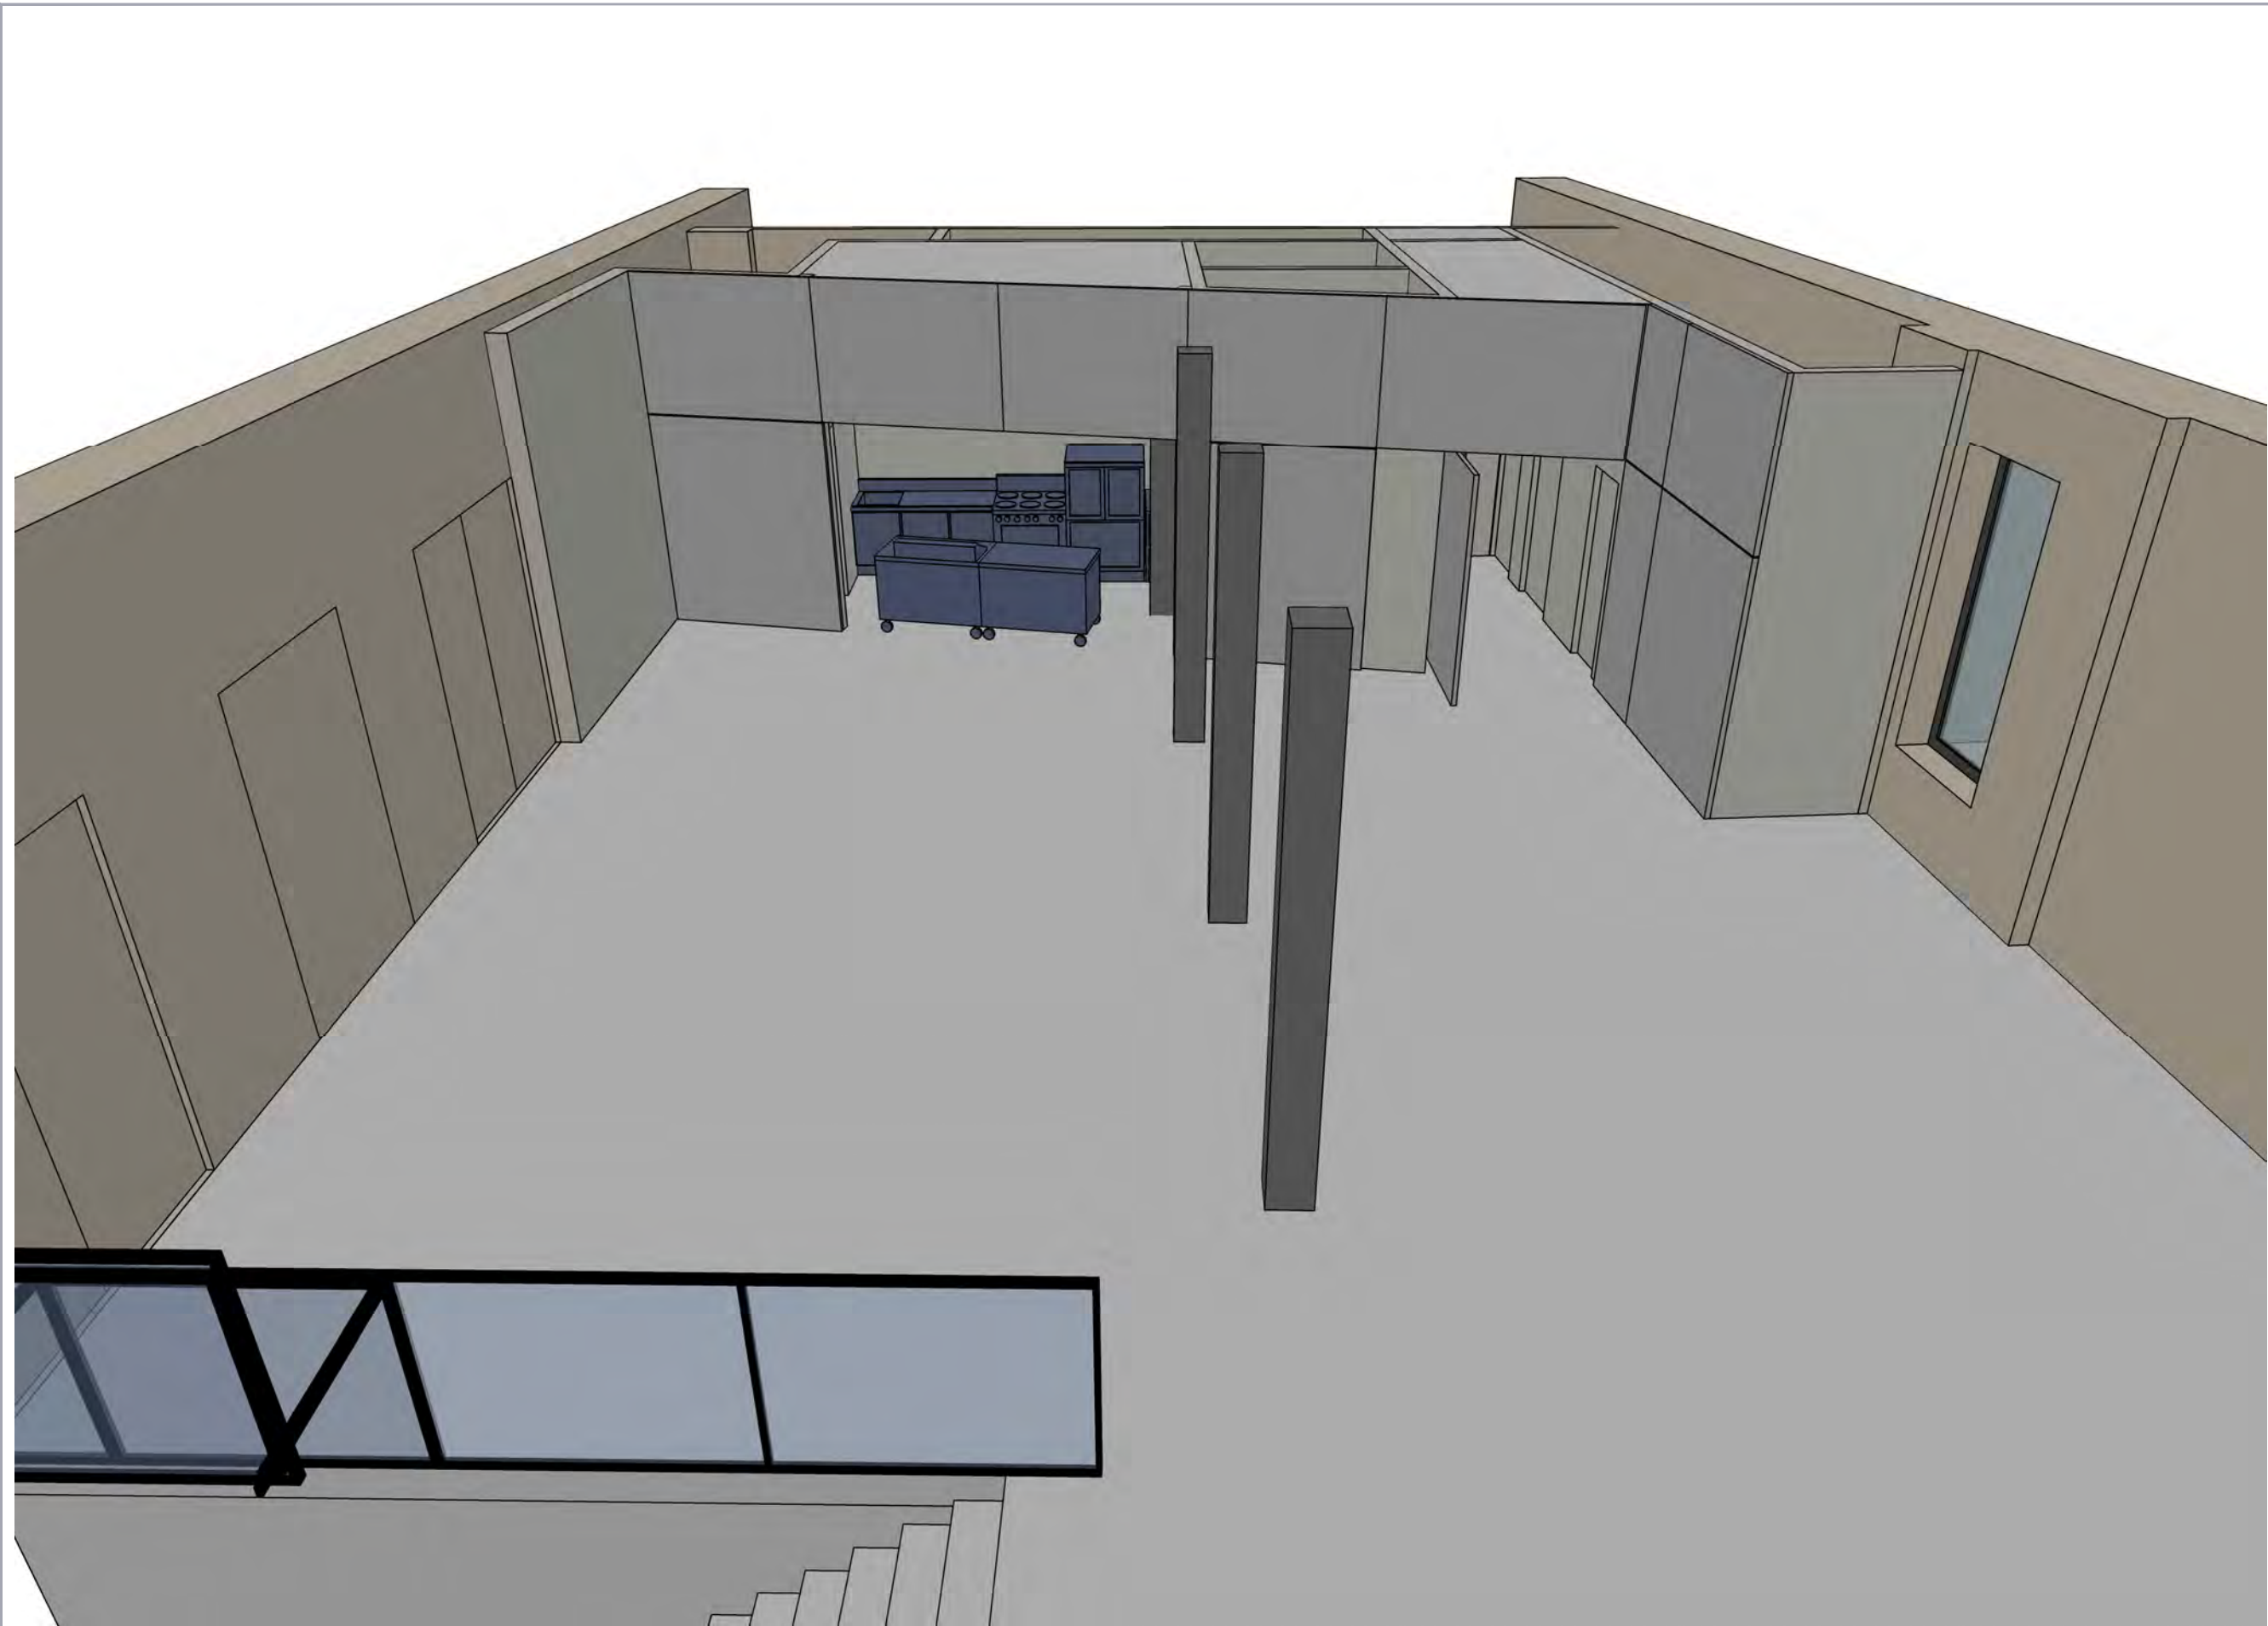

PHI CENTRE
407, rue Saint-Pierre
Montréal, QC, CA H2Y 2M3
P. +1 514 844 7474
phi-centre.com

ESPACE PLATEAU

PERSPECTIVE 2

revised: 27-10-2014

Scale: None page 3.2

drawing: Jean-Francois Tétrault