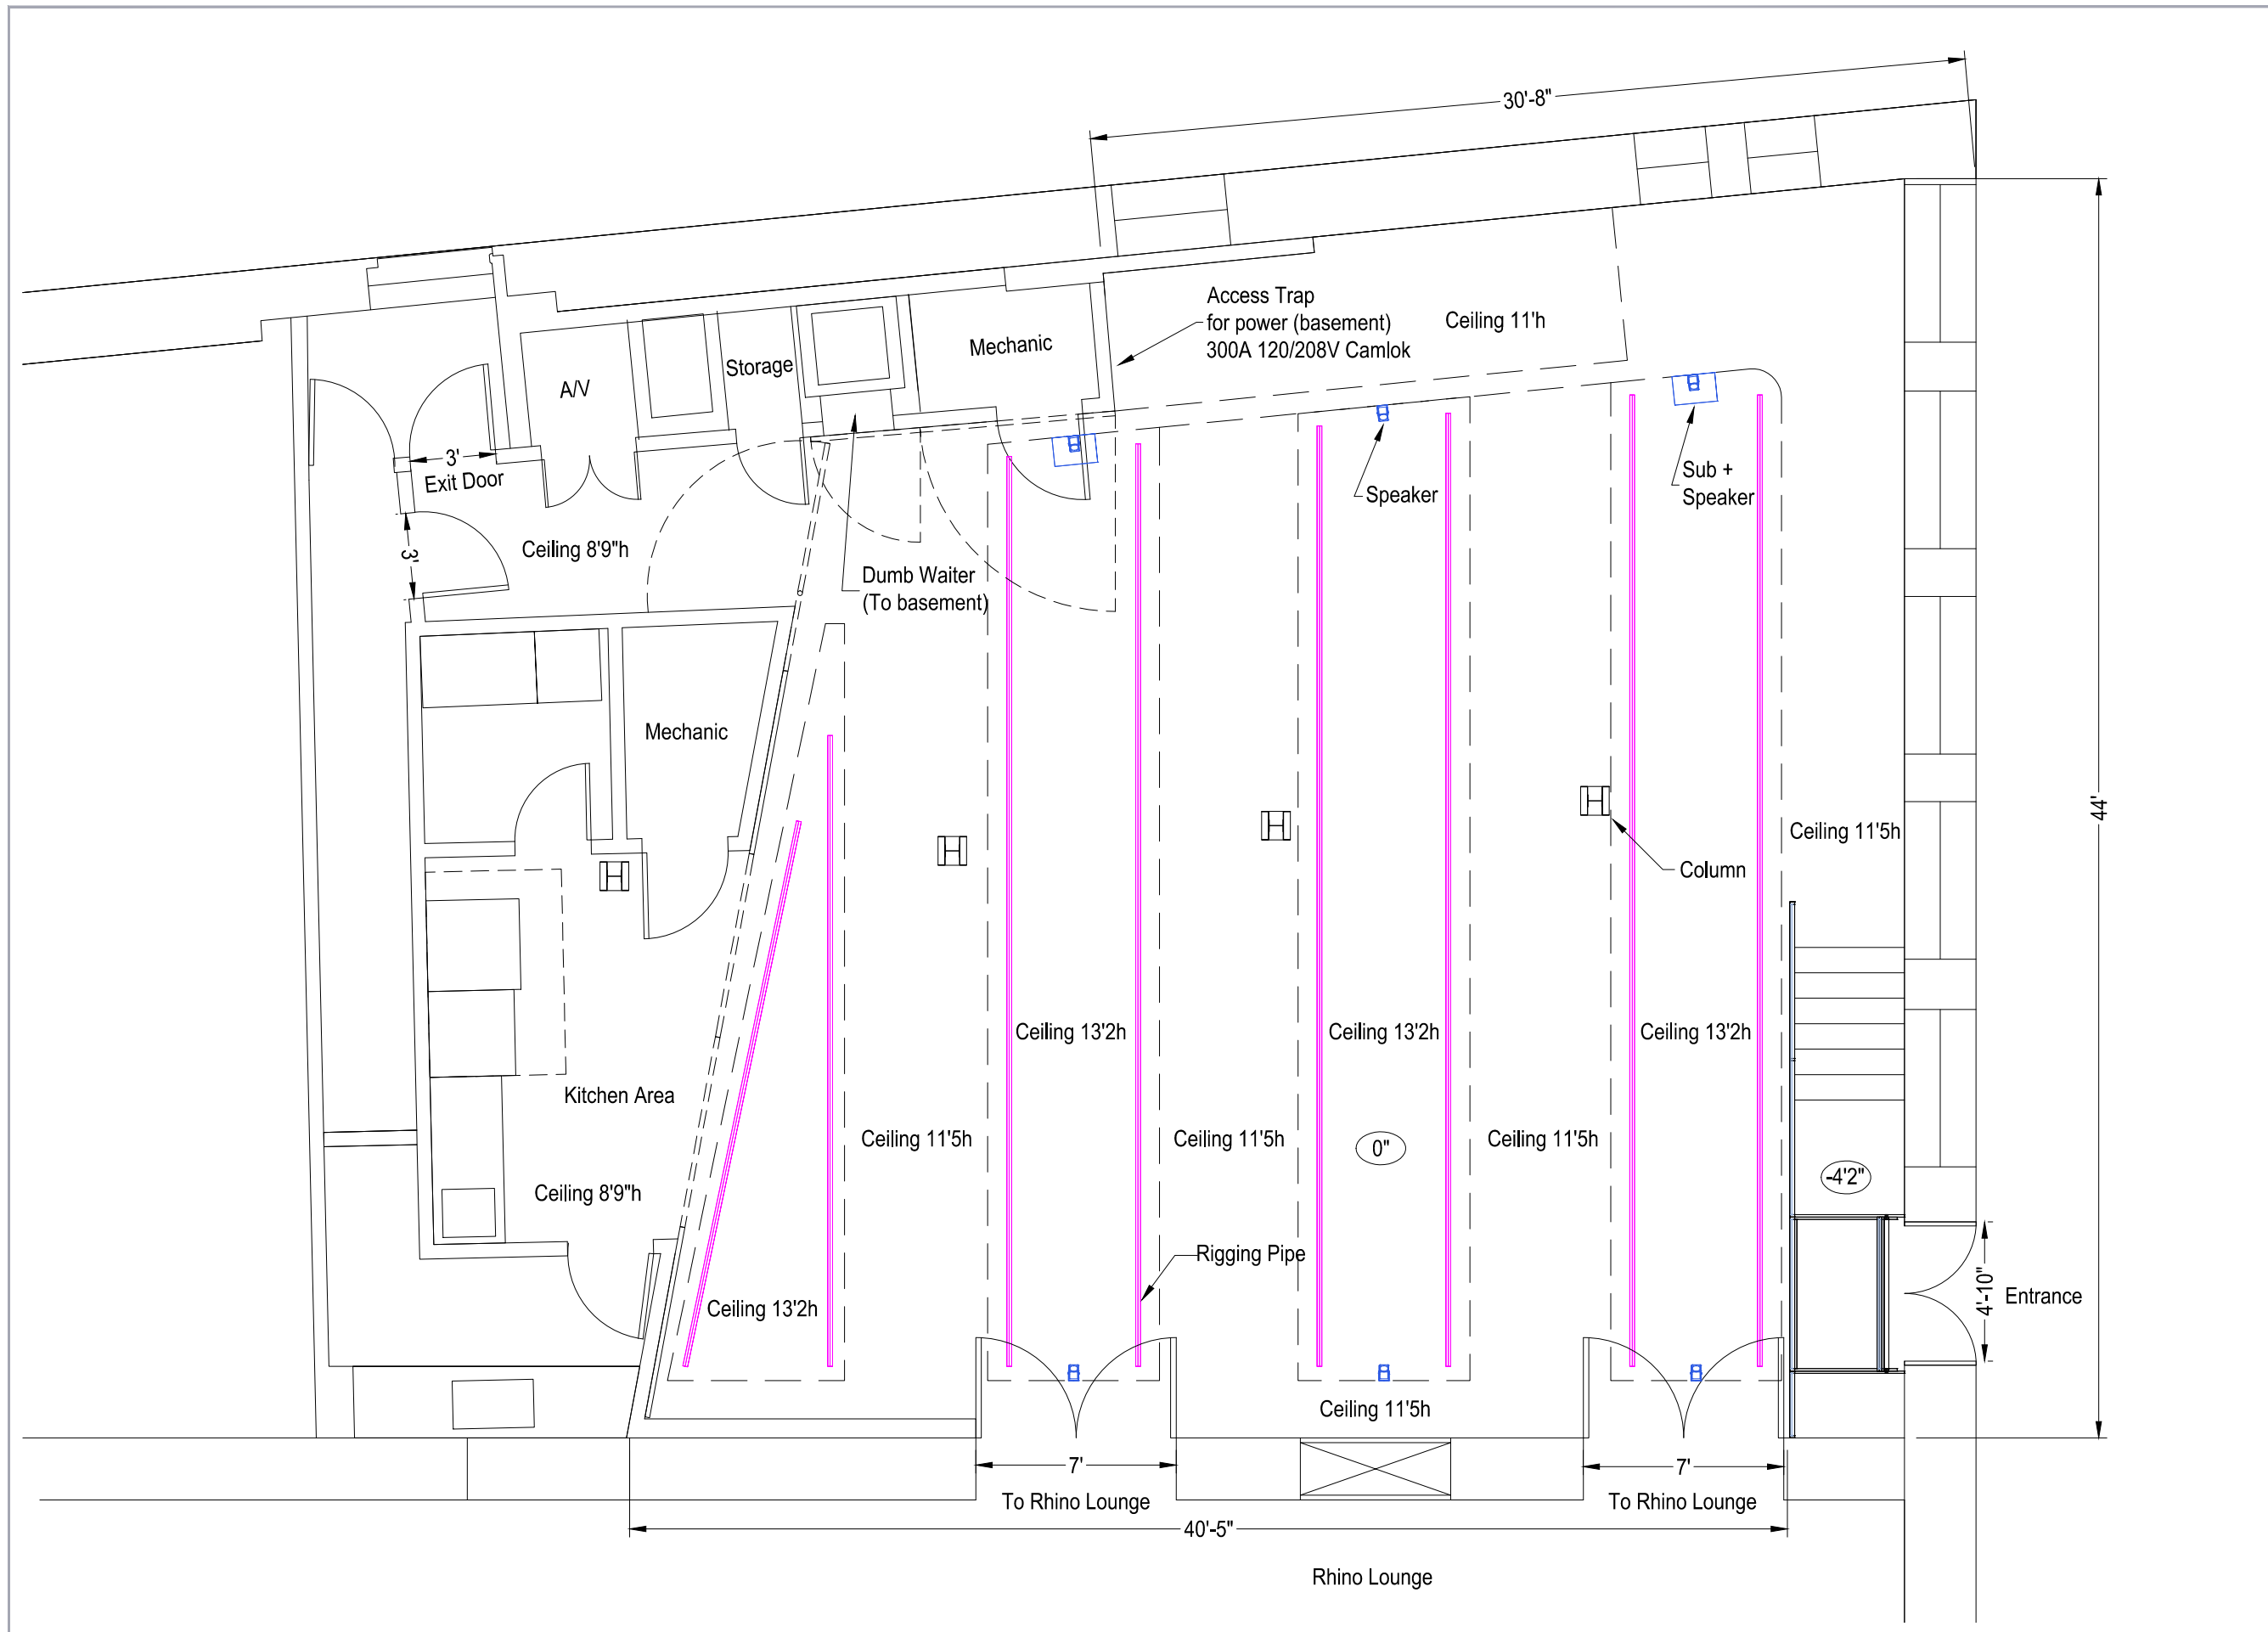

PHI CENTRE
407, rue Saint-Pierre
Montréal, QC, CA H2Y 2M3
P. +1 514 844 7474
phi-centre.com

ESPACE PLATEAU

TECHNICAL PLAN

revised: 27-10-2014

Scale: None page 1.2

drawing: Jean-Francois Tétrault